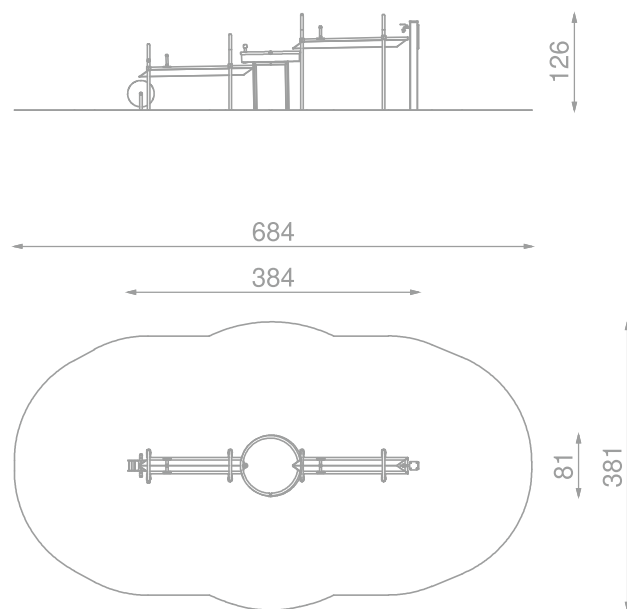

SOCIALIZING

PLAY WITH WATER

INFORMATION ABOUT THE PRODUCT

Dimensions	ca. 384 x 81 cm
Safety zone	ca. 684 x 381 cm
Overall height	ca. 126 cm
Free fall height	-
Amount of users	5 persons
Product complies with EN 1176-1:2017-12	YES
Availability of spare parts	YES
Age range	3-12
<small>According to EN 1176-1:2017-12 norm, the product requires applying a safety surface according to the product's free fall height.</small>	

Visualisation is for reference only,
actual appearance may vary.

SCALE 1:100

MATERIALS:

ELEMENTS
CONSTRUCTION
MADE OF STAINLESS STEEL
ASISI 304